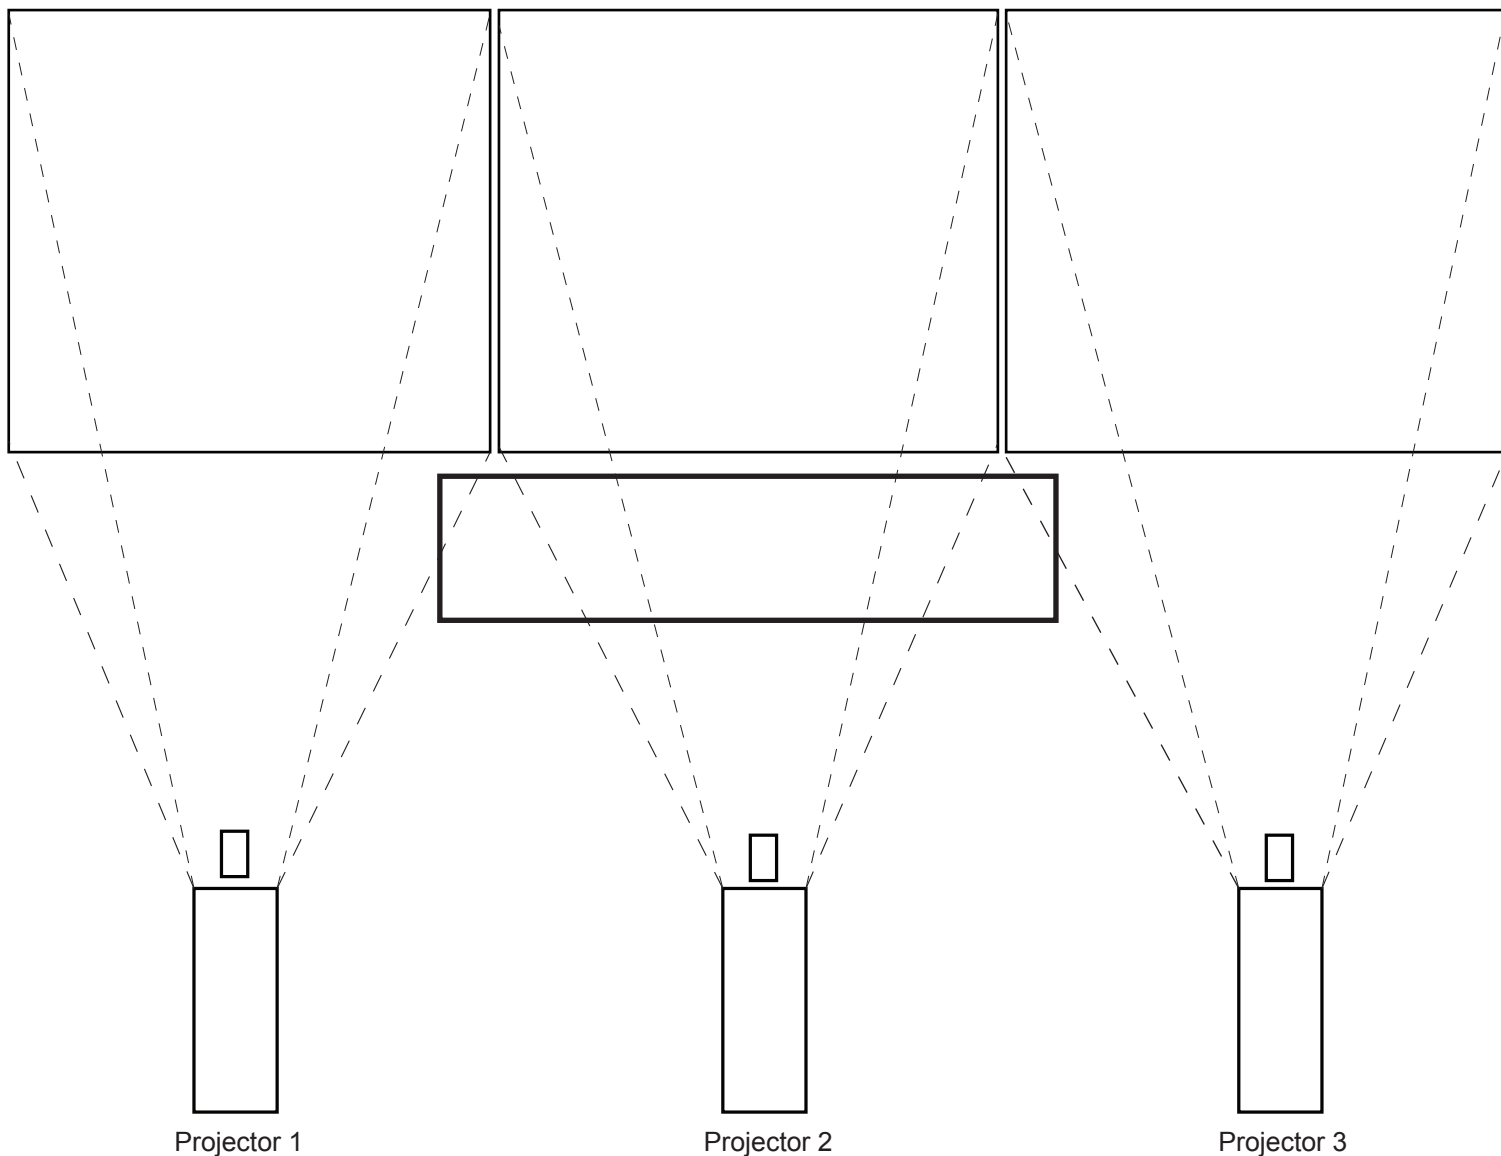

SMIDER

LINE

Live Performance

Technical Riders

Equipment needed

1. 3 X Projectors (1024x768 - not less than 5.000 ANSI Lumen)
   - 1 X Matrox TrialHead2Go Graphics Card
   - 3 X VGA cable (from projector to stage)
   - 1 X Screen 4:3 (not less than 4mX3m, preferred 6mX4m)
   - 2 X D.I. Box
   - 1 X Table 3m
   - 2 X SubWoofers
2. ---

Equipment SMIDER + BA++

- 2 X MAC BOOK 13'
- 1 X External sound card

Performers on Stage: Smider + Lopr (live A/V)

Duration: 40'00" approx

SMIDER

www.smidernoise.com

+39 328050481